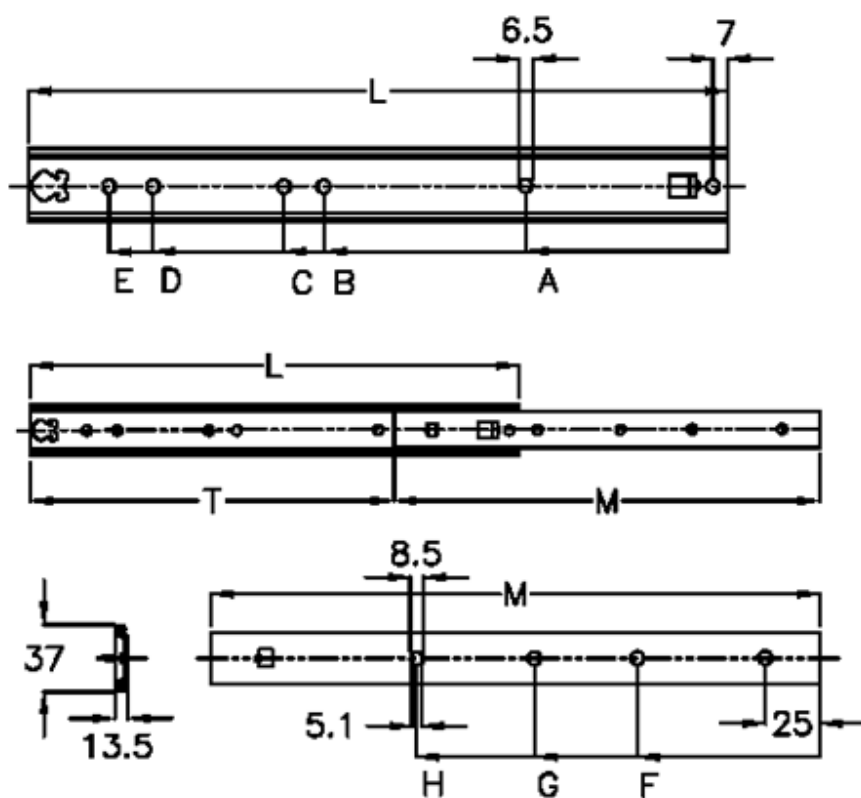

Data Sheet

Article number: 11107236

Description: Thomas Regout Telescopic Slide 11107236 FINN2, 2-piece
Length 600 mm / load cap. 56 kg / extension 457 mm

Measures

A = 167	L	= 600
B = 359	Load capacity side mounted	= 42
C = 391	M	= 585
D = 487	T	= 457
E = 519		
F = 153		
G = 281		
H = 409		